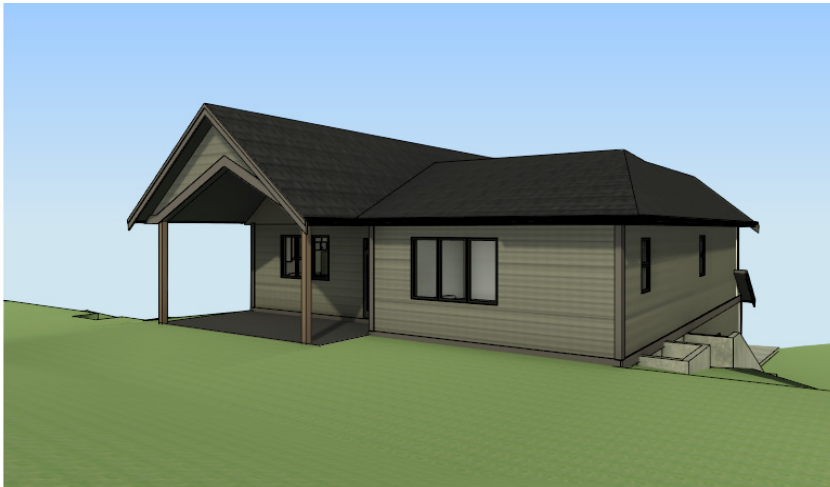

LOT 59
50202 KENSINGTON DRIVE

All images used are for illustrative purposes only and are intended to convey the concept and vision for the development/apartments/houses. They are for guidance only, may alter as work progresses and do not necessarily represent a true and accurate depiction of the finished product. Floor plans are intended to give a general indication of the proposed layout only. All images and dimensions are not intended to form part any contract or warranty.

BASEMENT 1345 SQ. FT.
GARAGE 433 SQ. FT.

MAIN FLOOR 1705 SQ. FT.

LOT 59
50202 KENSINGTON DRIVE

All images used are for illustrative purposes only and are intended to convey the concept and vision for the development/apartments/houses. They are for guidance only, may alter as work progresses and do not necessarily represent a true and accurate depiction of the finished product. Floor plans are intended to give a general indication of the proposed layout only. All images and dimensions are not intended to form part any contract or warranty.