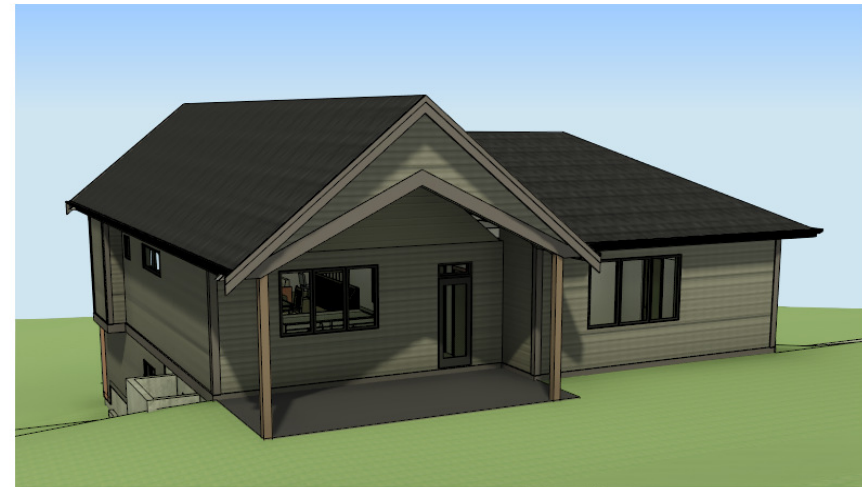

LOT 59
50202 KENSINGTON DRIVE

All images used are for illustrative purposes only and are intended to convey the concept and vision for the development/apartments/houses. They are for guidance only, may alter as work progresses and do not necessarily represent a true and accurate depiction of the finished product. Floor plans are intended to give a general indication of the proposed layout only. All images and dimensions are not intended to form part any contract or warranty.

BASEMENT 1345 SQ. FT.
GARAGE 433 SQ. FT.

MAIN FLOOR 1705 SQ. FT.

LOT 59
50202 KENSINGTON DRIVE

All images used are for illustrative purposes only and are intended to convey the concept and vision for the development/apartments/houses. They are for guidance only, may alter as work progresses and do not necessarily represent a true and accurate depiction of the finished product. Floor plans are intended to give a general indication of the proposed layout only. All images and dimensions are not intended to form part any contract or warranty.