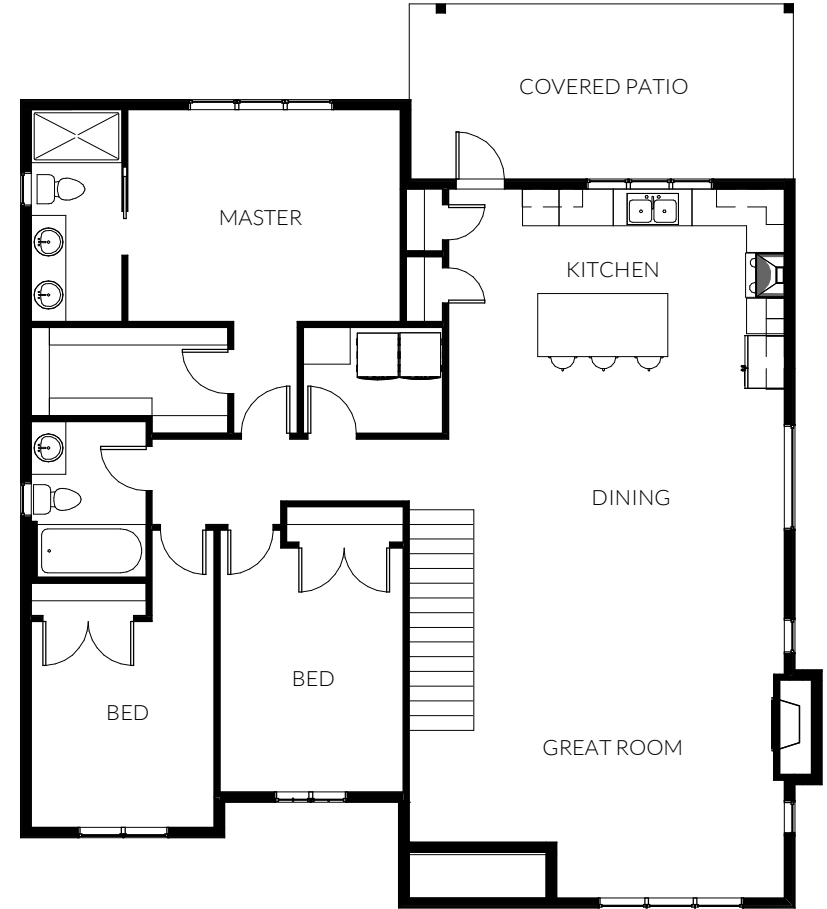

LOT 59
50202 KENSINGTON DRIVE

All images used are for illustrative purposes only and are intended to convey the concept and vision for the development/apartments/houses. They are for guidance only, may alter as work progresses and do not necessarily represent a true and accurate depiction of the finished product. Floor plans are intended to give a general indication of the proposed layout only. All images and dimensions are not intended to form part any contract or warranty.

BASEMENT 1345 SQ. FT.
GARAGE 433 SQ. FT.

MAIN FLOOR 1705 SQ. FT.

LOT 59
50202 KENSINGTON DRIVE

All images used are for illustrative purposes only and are intended to convey the concept and vision for the development/apartments/houses. They are for guidance only, may alter as work progresses and do not necessarily represent a true and accurate depiction of the finished product. Floor plans are intended to give a general indication of the proposed layout only. All images and dimensions are not intended to form part any contract or warranty.