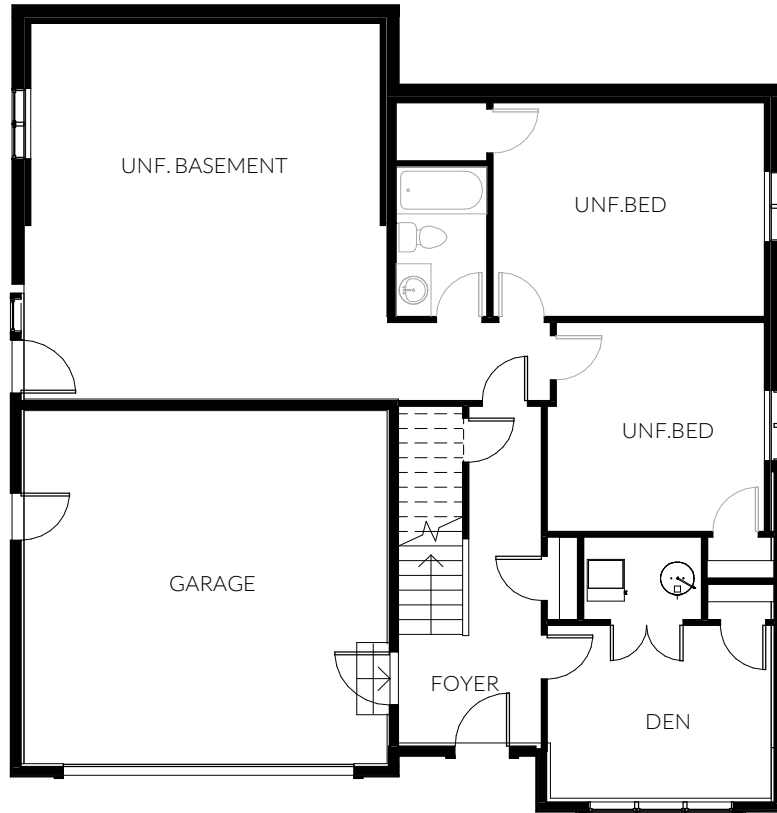

LOT 59
50202 KENSINGTON DRIVE

All images used are for illustrative purposes only and are intended to convey the concept and vision for the development/apartments/houses. They are for guidance only, may alter as work progresses and do not necessarily represent a true and accurate depiction of the finished product. Floor plans are intended to give a general indication of the proposed layout only. All images and dimensions are not intended to form part any contract or warranty.

BASEMENT 1345 SQ. FT.
GARAGE 433 SQ. FT.

MAIN FLOOR 1705 SQ. FT.

LOT 59
50202 KENSINGTON DRIVE

All images used are for illustrative purposes only and are intended to convey the concept and vision for the development/apartments/houses. They are for guidance only, may alter as work progresses and do not necessarily represent a true and accurate depiction of the finished product. Floor plans are intended to give a general indication of the proposed layout only. All images and dimensions are not intended to form part any contract or warranty.