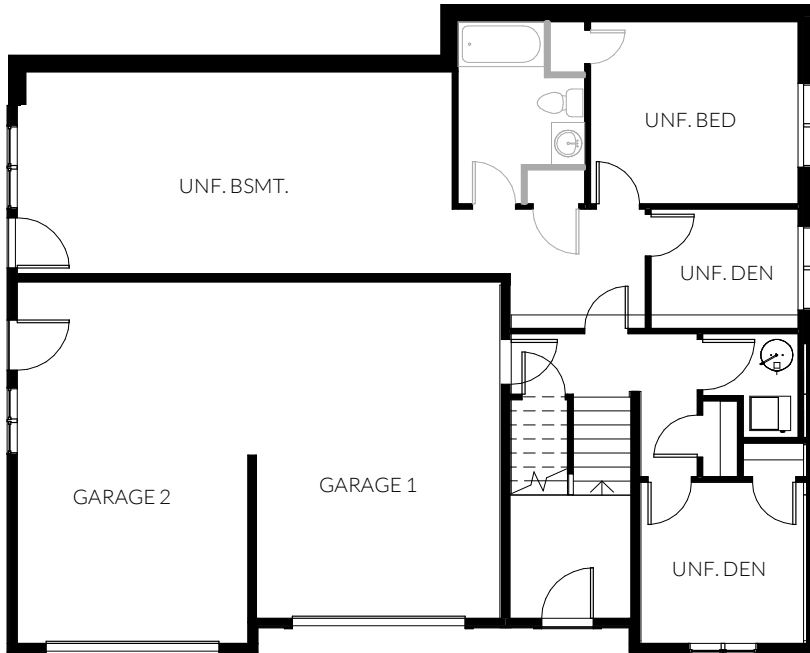

LOT 58
50208 KENSINGTON DRIVE

All images used are for illustrative purposes only and are intended to convey the concept and vision for the development/apartments/houses. They are for guidance only, may alter as work progresses and do not necessarily represent a true and accurate depiction of the finished product. Floor plans are intended to give a general indication of the proposed layout only. All images and dimensions are not intended to form part any contract or warranty.

BASEMENT 1081 SQ. FT.
GARAGE 608 SQ. FT.

MAIN FLOOR 1598 SQ. FT.

LOT 58
50208 KENSINGTON DRIVE

All images used are for illustrative purposes only and are intended to convey the concept and vision for the development/apartments/houses. They are for guidance only, may alter as work progresses and do not necessarily represent a true and accurate depiction of the finished product. Floor plans are intended to give a general indication of the proposed layout only. All images and dimensions are not intended to form part any contract or warranty.